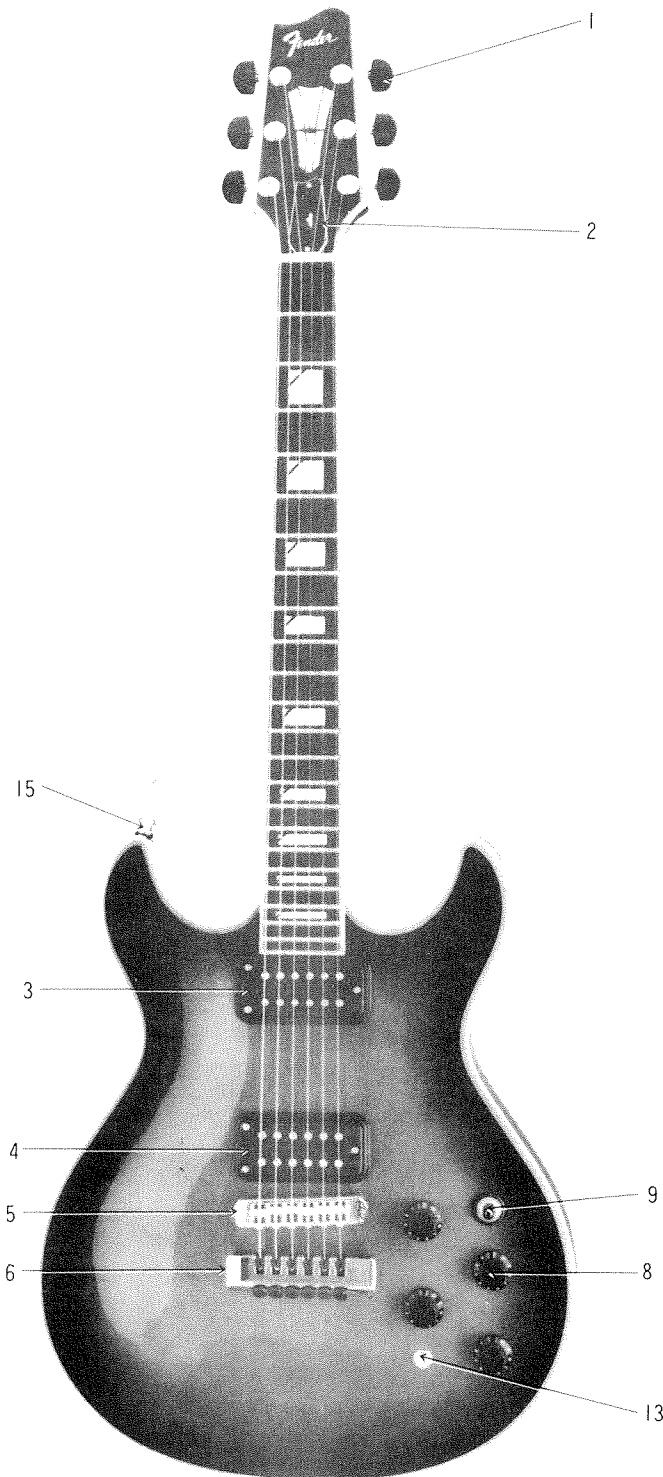

FENDER MASTERSERIES ESPRIT. FLAME ULTRA 273030, 274030

PARTS LIST

56

Ref	Part Number	Description
1	024894	TUNING KEY, GOLD, RIGHT-HAND, LARGE EBONY BUTTON
1	024895	TUNING KEY, GOLD, LEFT-HAND, LARGE EBONY BUTTON
*2	264319	NUT, TRUSS ROD ADJUSTMENT
2	264320	COVER, TRUSS ROD
2	264321	SCREW, TRUSS ROD COVER MOUNTING, GOLD
3	024903	PICK UP, NECK W/GOLD POLE PIECES
3	024904	PICK UP TRIM RING, NECK
4	024900	PICK UP, BRIDGE W/GOLD POLE PIECES
4	024905	PICK UP TRIM RING, BRIDGE
5	024892	BRIDGE ASSY, MASTER SERIES, ULTRA-GOLD
6	024898	TAILPIECE ASSY, ULTRA-GOLD W/FINE TUNING
*7	264341	CONTROL, VOLUME 1MEG A
*7	264342	CONTROL, TONE 1 MEG A/250KA CONCENTRIC
8	264767	KNOB, VOLUME & TONE, ELITE-BLACK
9	264343	SELECTOR SWITCH W/NUT & WASHER, DM-60G
*10	264771	PANEL JACK, W/NUT & WASHER
*11	264934	CAPACITOR, MIR 223
*12	264796	RESISTOR 82K
*12	264799	RESISTOR 4.7M
13	264344	COILTAP SWITCH, MINI HTN02
*14	264345	BACK PLATE, BODY CONTROL
15	021950	STRAP BUTTON, ELITE/STD, GOLD
*15	022043	STRAP LOCK, ELITE/STD, GOLD
*16	264346	SCREW, BACK PLATE MOUNTING, GOLD
*17	264662	PIPE WRENCH, TRUSS ROD ADJ, 8 ^m / _m

* NOT REFERENCED

Picture shown is Esprit